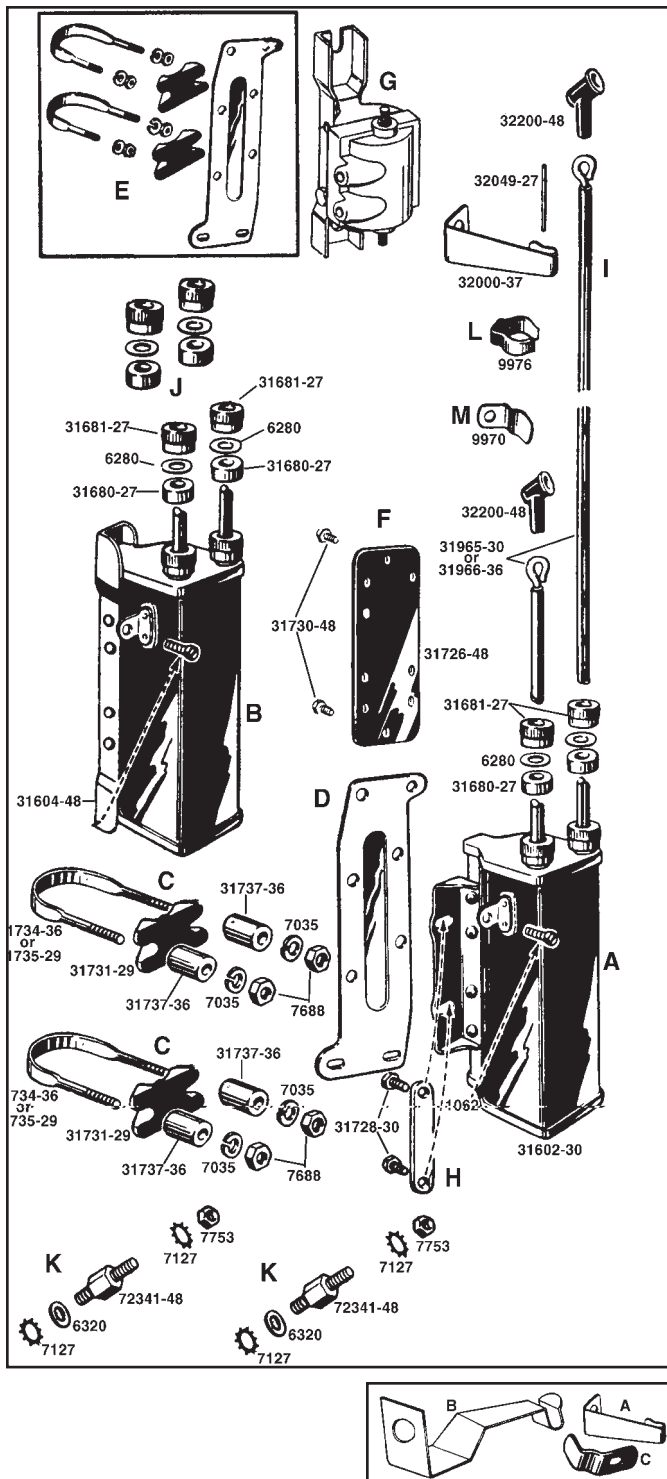

Ignition Coils

V-Twin Replica Coils are steel jacketed, include nuts, packing and wires. **Type A** replaces 31602-30 on 1930-47 and uses kits VT No. 49-0099 on Big Twin and 49-0100 for 45 models to clamp to frame tube. **Type B** replaces 37604-48 on 1948-60 and mounts to stud kits as listed.

VT No.	#	Volt	Item
32-8087	A	6	Black Coil
32-8088	A	12	Black Coil
32-8089	A	6	Chrome Coil
32-8090	A	12	Chrome Coil
32-7520	B	12	Chrome Coil
32-7523	B	12	Black Coil
32-7521	B	6	Chrome Coil
32-7522	B	6	Black Coil
32-0670	I		Wire Set
7804-6	J		Nuts with Packing
8823-10	K		Stud Set 1948-55
8824-8	K		Stud Set 1956-82

45 Coil Mount Kit fits 1930-52 45 Solo and Servi, includes two (2) U bolts, mount plate, two (2) U-straps & four (4) spacers, zinc plated.

VT No.	#	OEM	Item
49-0100	E		Complete Kit
37-8838	D	31726-30	Mount Plate
37-8814		31735-29	U Bolts, pair
31-0218	H	31728-30	Mount Strip, pair
37-8836		31731-29	U Bolt Strap, pair
31-0217	F	31726-48	Mount Plate to fit when using early coil 48-73 frames

VT No.	OEM	Item
49-0099	Note C	Complete Kit
37-8816	31734-36	U-Bolts, pair
37-8836	31731-29	U-Bolt Strap, pair

Spark Cable Bracket. Stamped as original.

VT No.	#	OEM	Fits
49-2532	A	32000-37	1937-63 45 SV
31-0145	B	32000-37A	1937-60 74 OHV, Rear
37-9238	C	4726-36	1936-64 74 OHV, Front (9970)